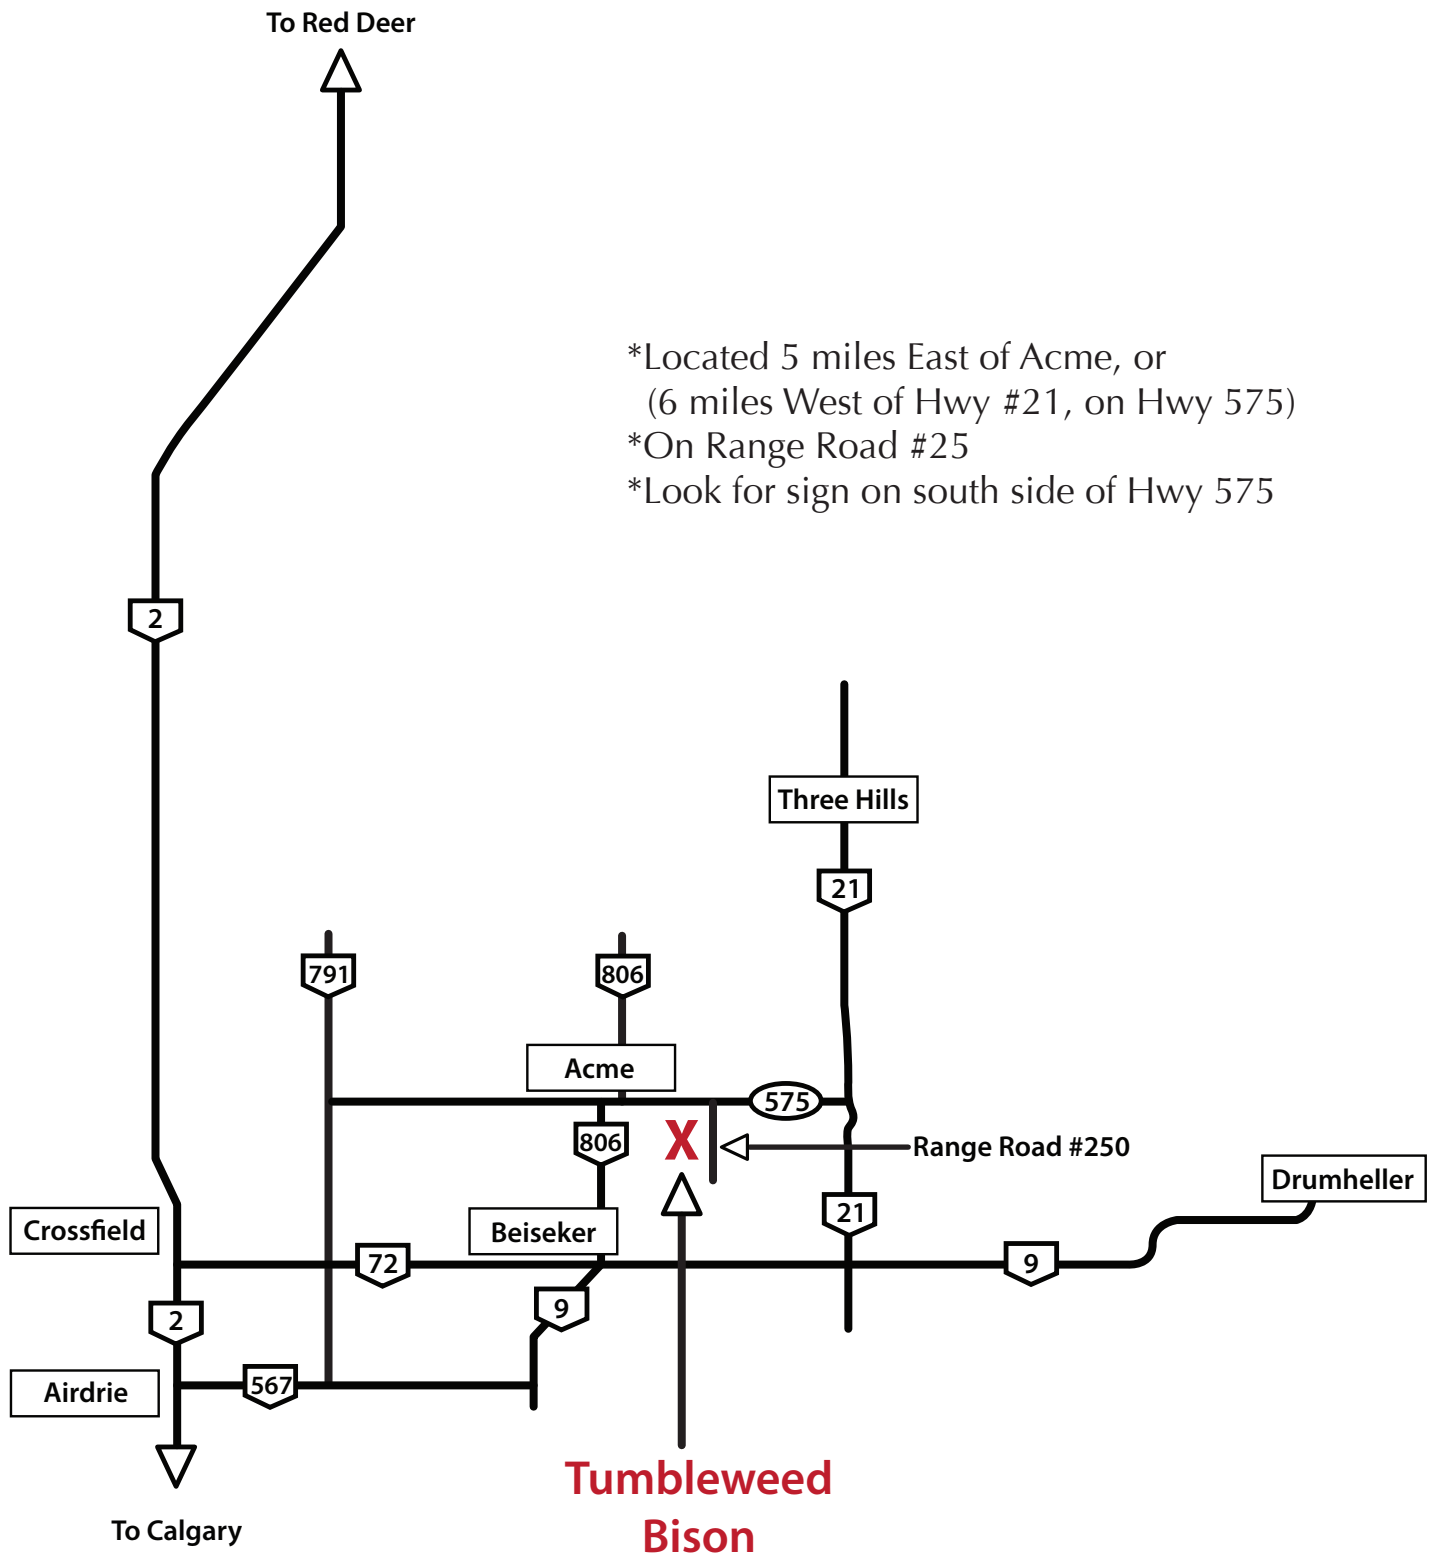

Directions to Tumbleweed Bison

- * Located 5 miles East of Acme, or (6 miles West of Hwy #21, on Hwy 575)
- * On Range Road #25
- * Look for sign on south side of Hwy 575